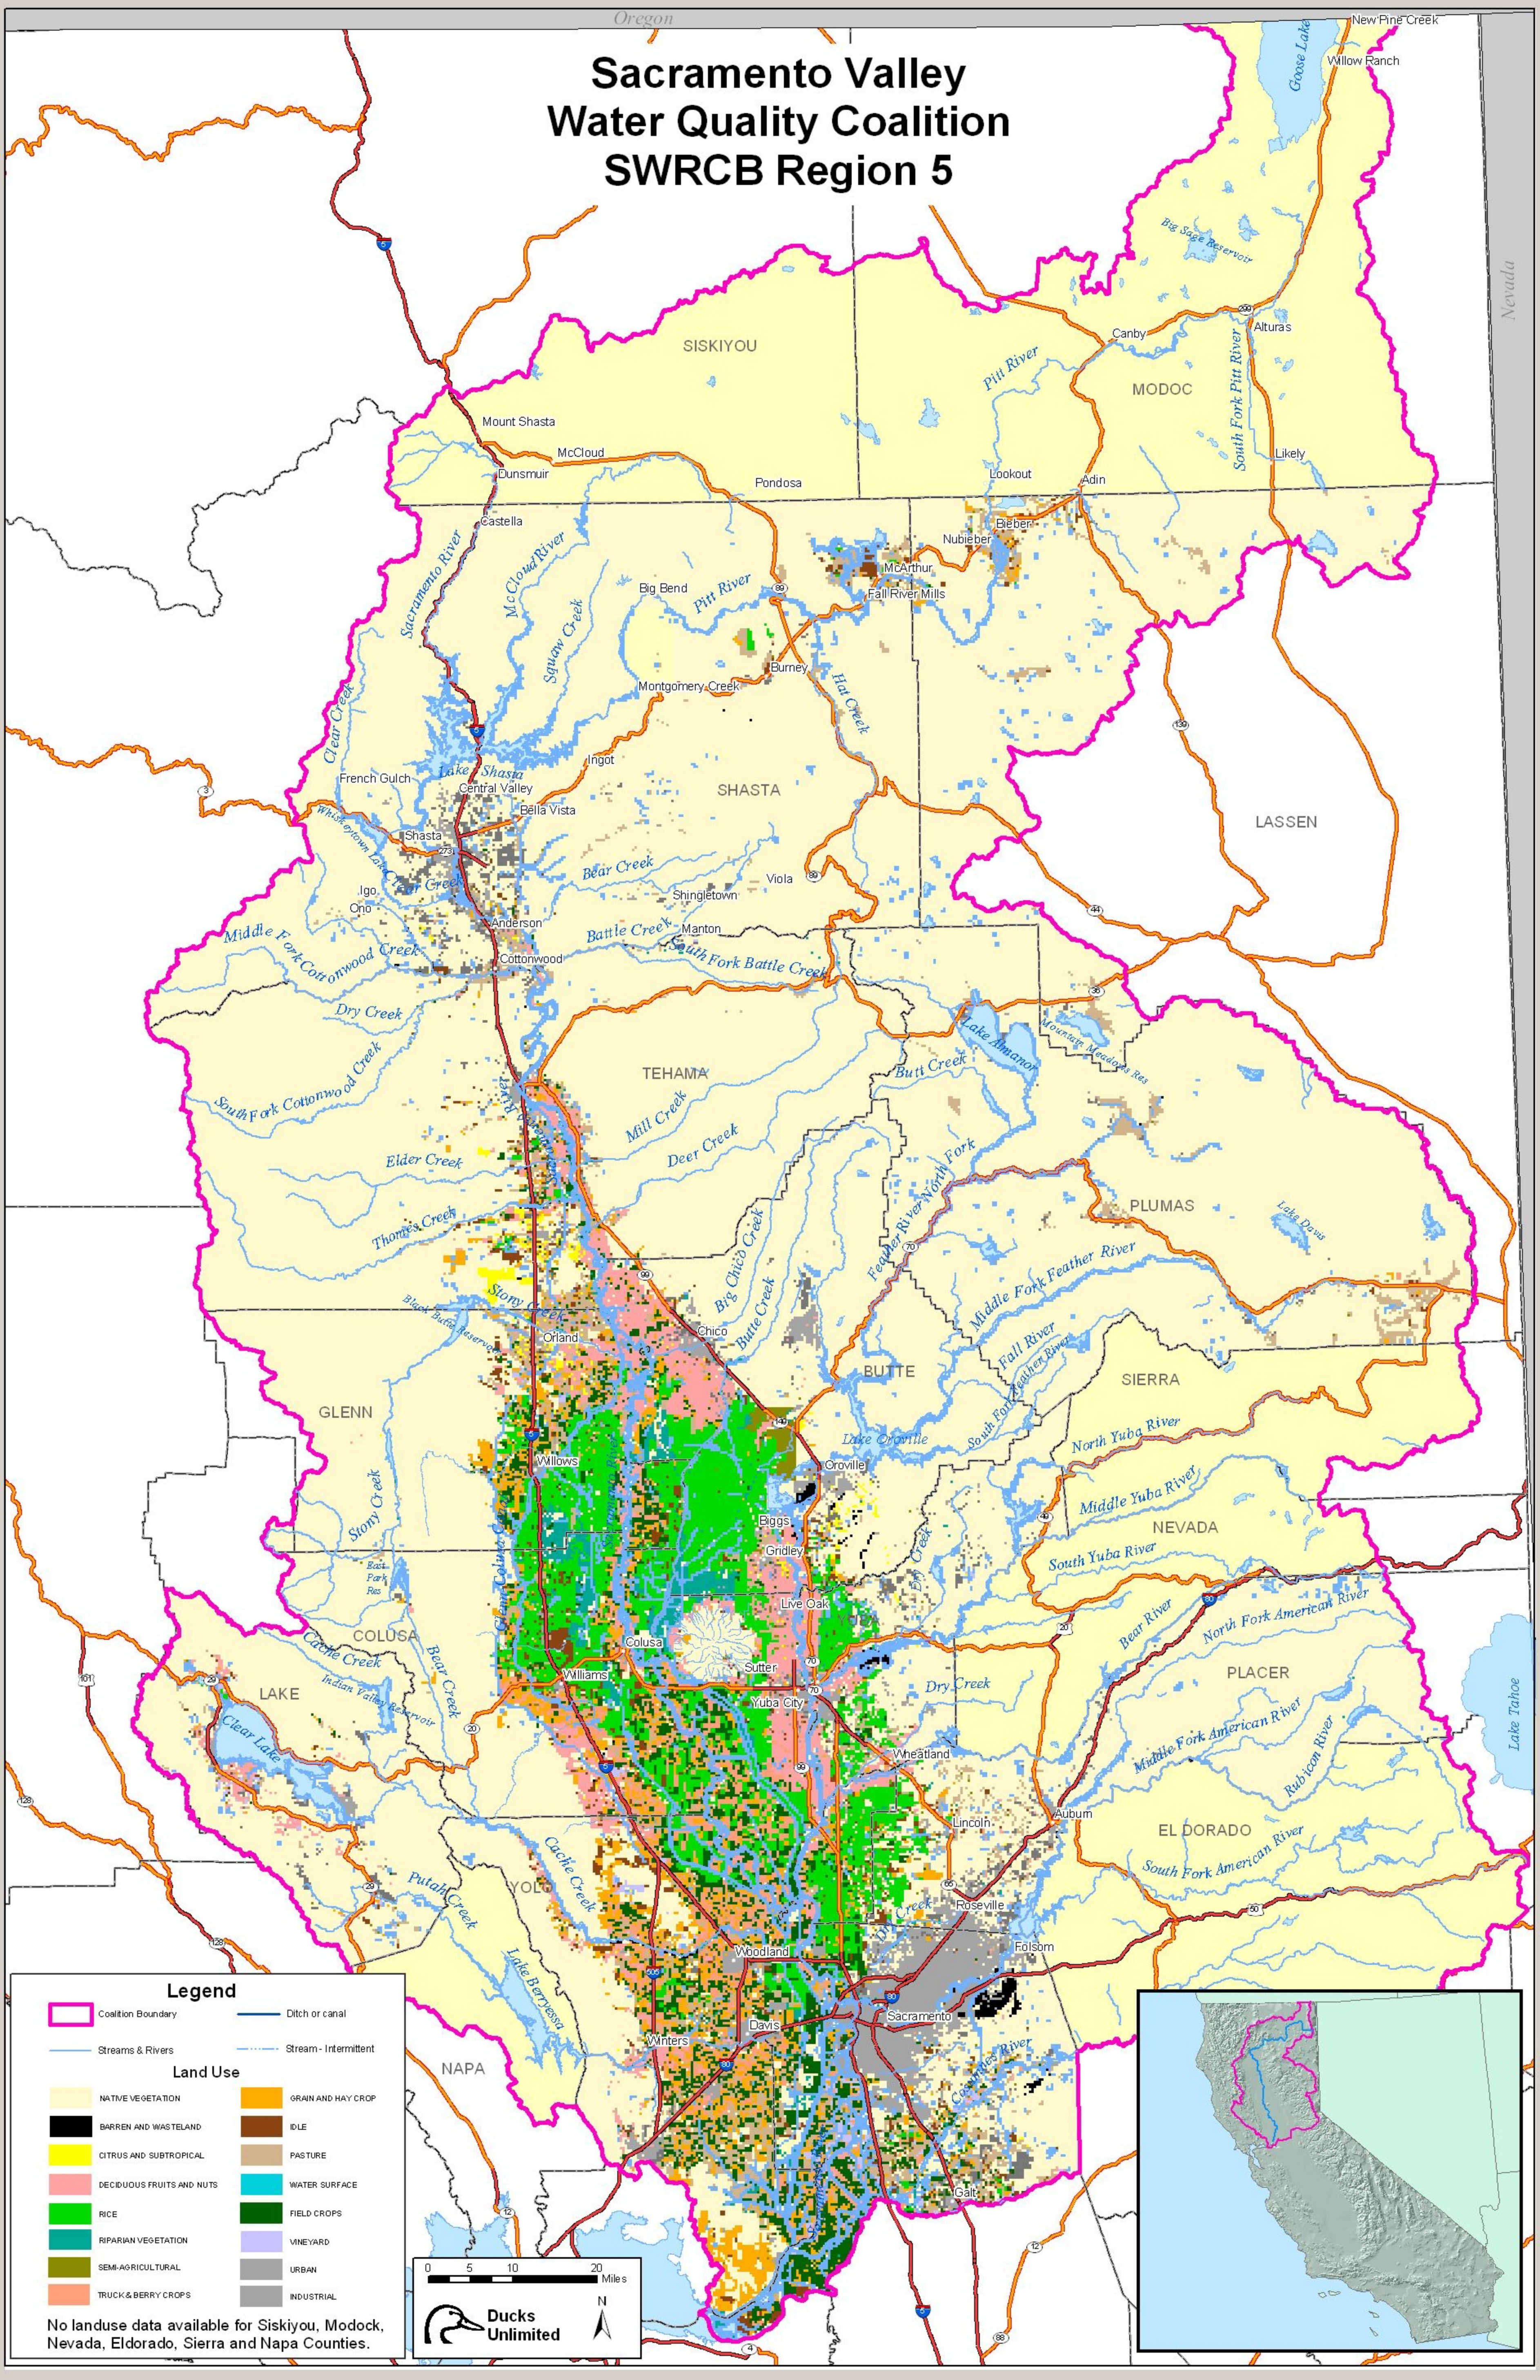

Sacramento Valley Water Quality Coalition SWRCB Region 5

Legend

- Coalition Boundary
 - Streams & Rivers
 - Stream - Intermittent
 - Ditch or canal
 - Stream - Intermittent
- Land Use**
- | | |
|---|--|
| NATIVE VEGETATION | GRAIN AND HAY CROP |
| BARREN AND WASTELAND | IDLE |
| CITRUS AND SUBTROPICAL | PASTURE |
| DECIDUOUS FRUITS AND NUTS | WATER SURFACE |
| RICE | FIELD CROPS |
| RIPARIAN VEGETATION | VINEYARD |
| SEMI-AGRICULTURAL | URBAN |
| TRUCK & BERRY CROPS | INDUSTRIAL |

0 5 10 20 Miles

Ducks Unlimited

N

No landuse data available for Siskiyou, Modoc, Nevada, Eldorado, Sierra and Napa Counties.