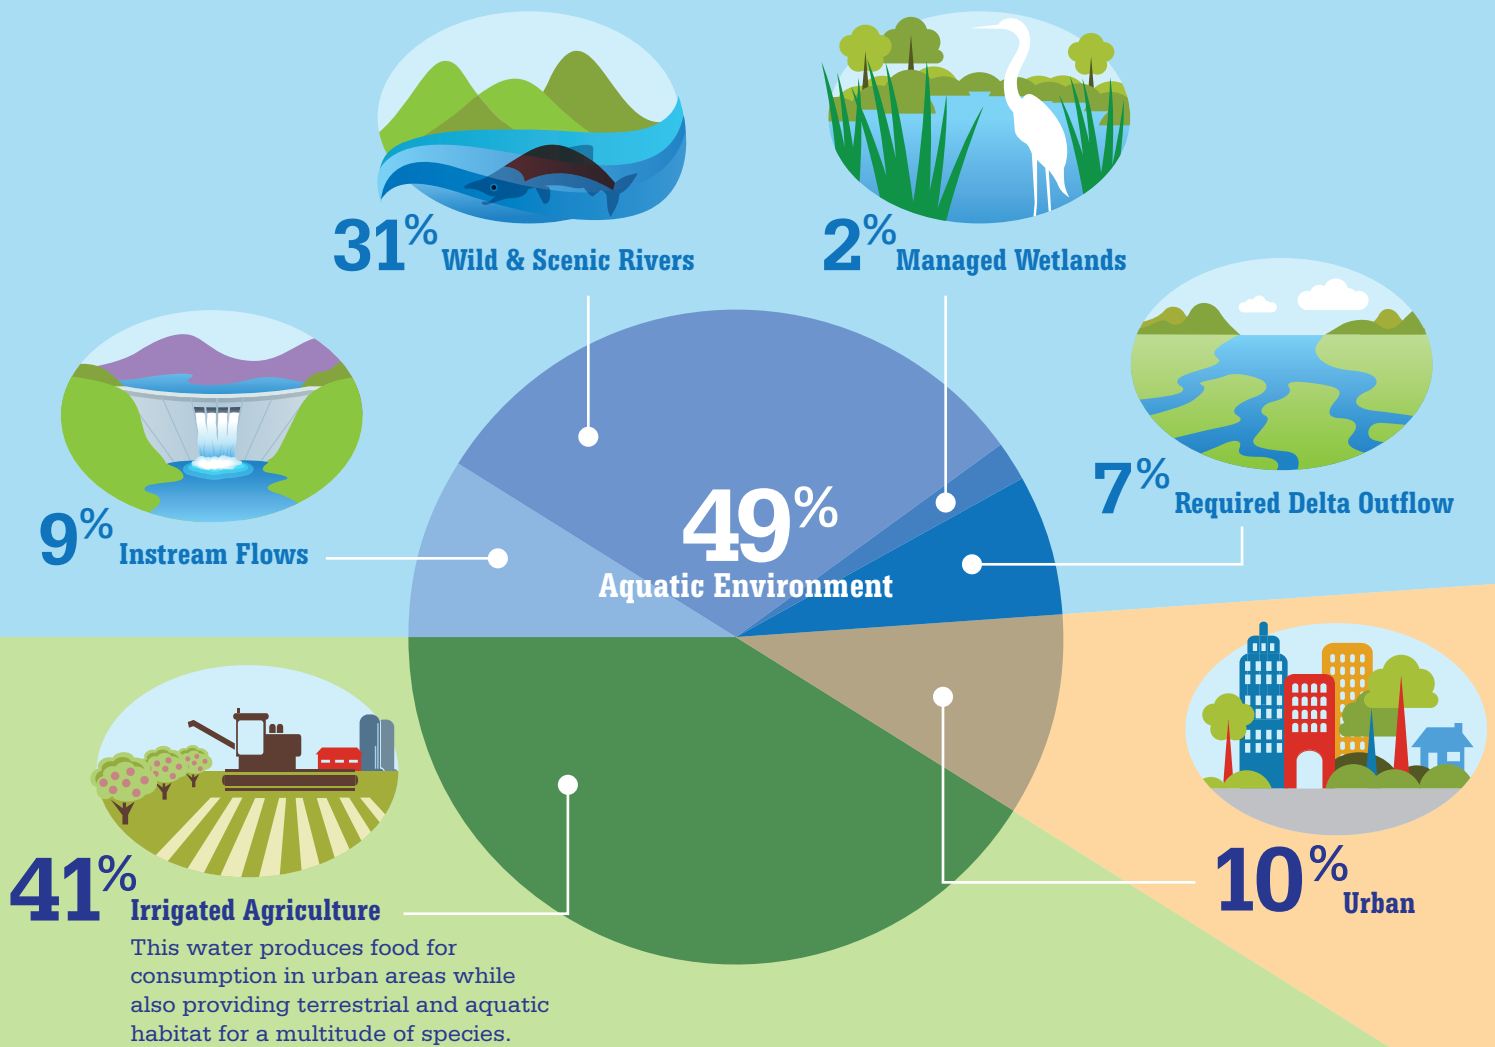

# Water Use in California

The new edition of the California Water Plan (Bulletin 160-13) was recently finalized by the California Department of Water Resources, including information on statewide water use in an average water year. The chart below shows how applied water is used in California. Water is managed in California for each of these important beneficial uses, which provides the quality of life we expect.

**In the Sacramento Valley**, the applied water uses differ from the statewide figures. As the chart shows, water is managed for the mosaic of farms, refuges, fish and cities and rural communities.