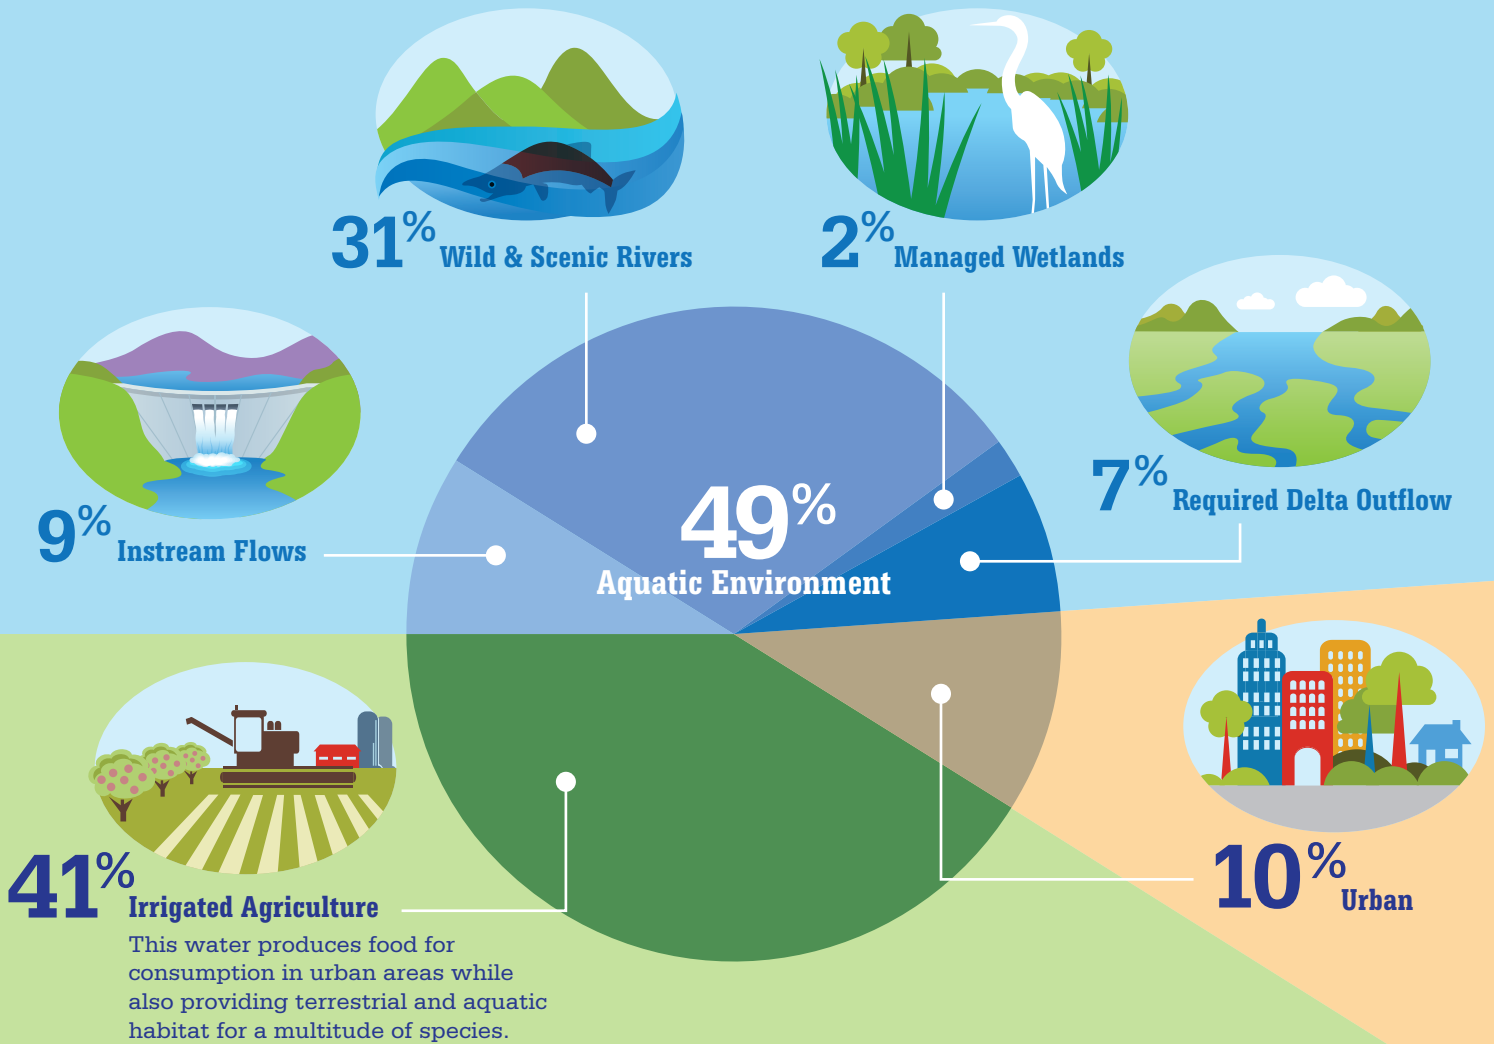

# Water Use in California

The new edition of the California Water Plan (Bulletin 160-13) was recently finalized by the California Department of Water Resources, including information on statewide water use in an average water year. The chart below shows how applied water is used in California. Water is managed in California for each of these important beneficial uses, which provides the quality of life we expect.

**In the Sacramento Valley**, the applied water uses differ from the statewide figures. As the chart shows, water is managed for the mosaic of farms, refuges, fish and cities and rural communities.